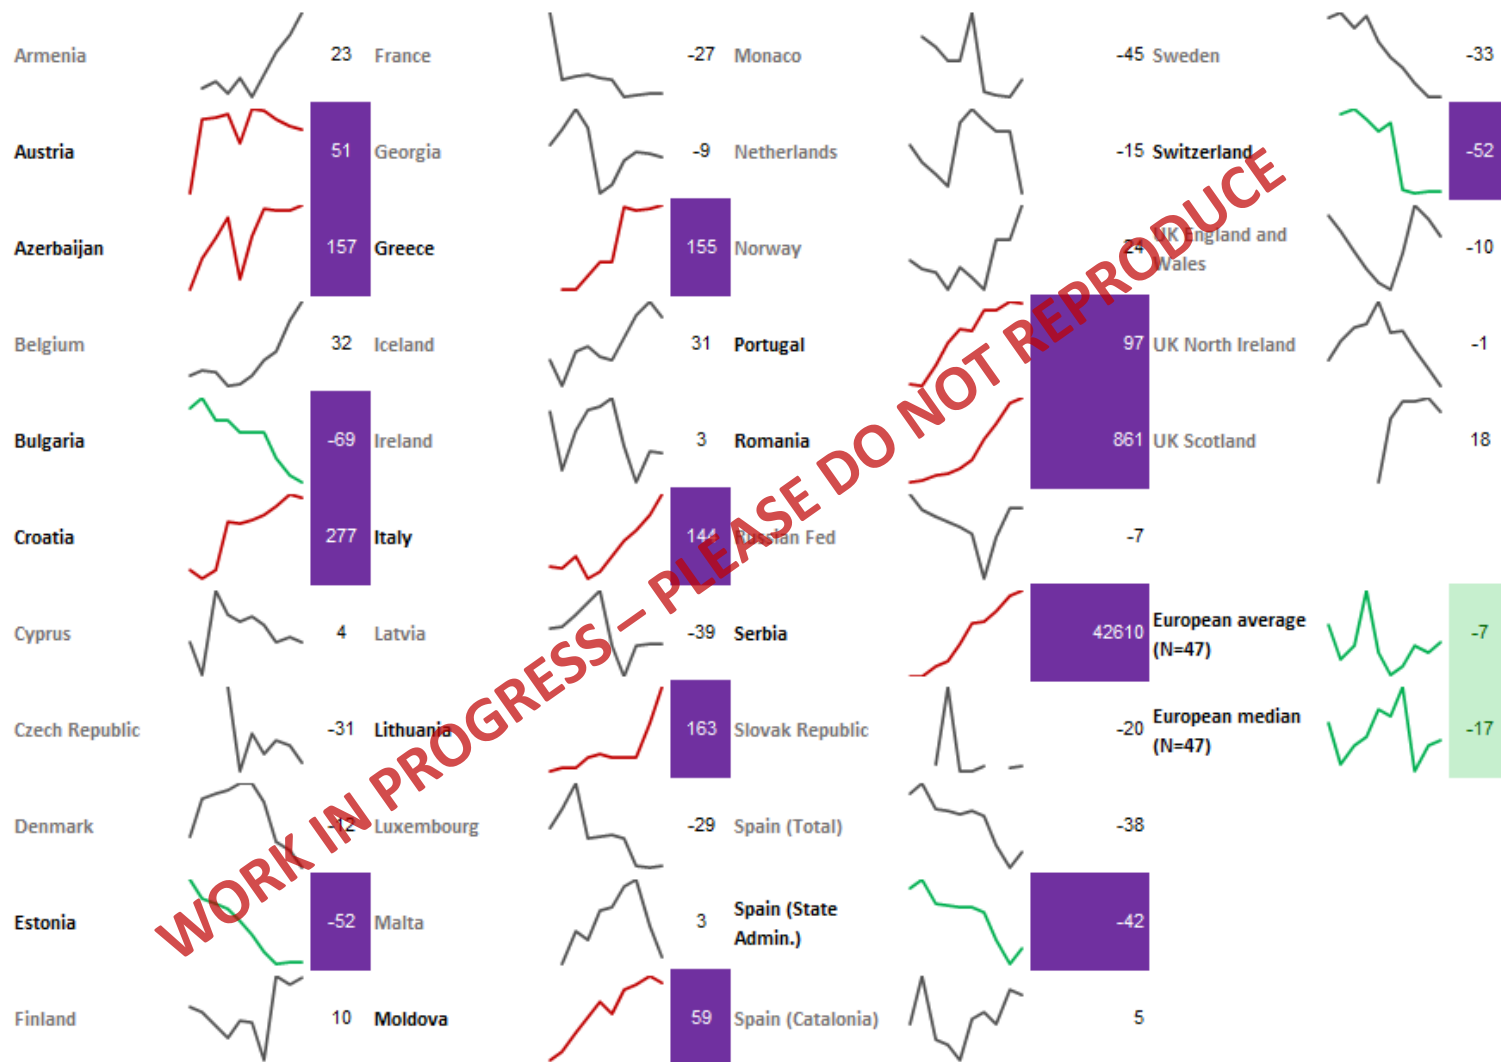

Trends in the probation population rates 2009-2019

WORK IN PROGRESS - PLEASE DO NOT REPRODUCE