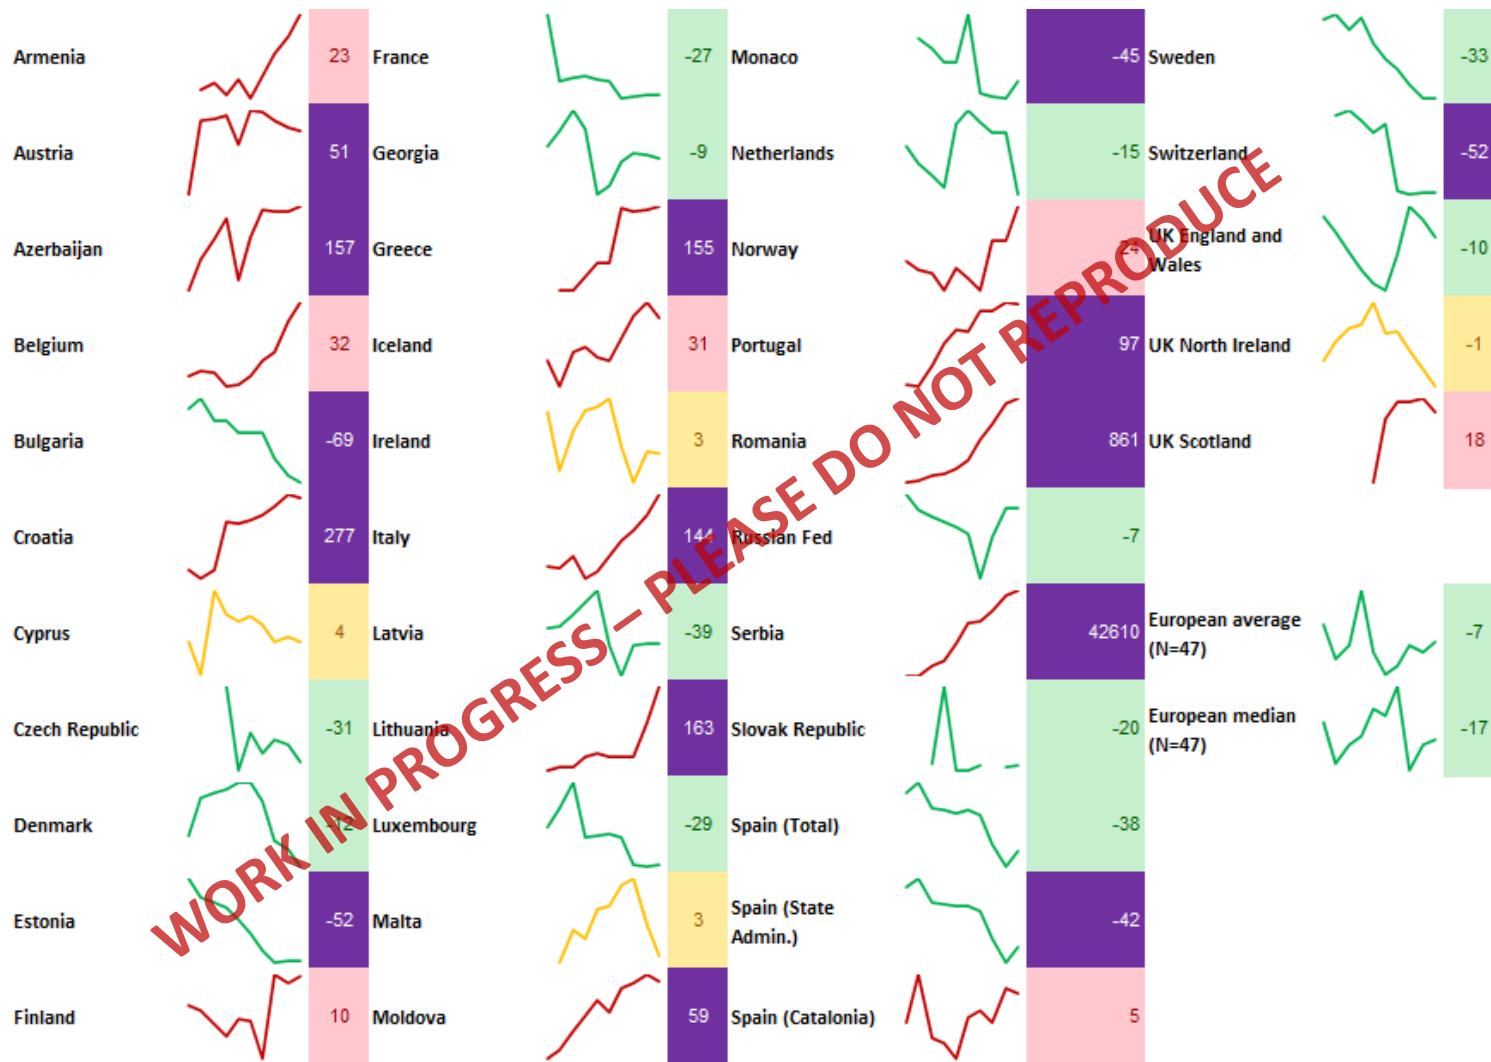

Trends in the probation population rates 2009-2019

WORK IN PROGRESS - PLEASE DO NOT REPRODUCE